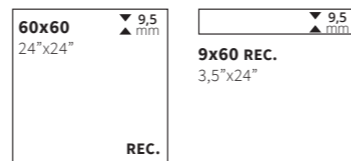

Formatos / Sizes / Formats

COMBINACIONES
MATCHING COLLECTIONS
LES COLLECTIONS À COMBINER

Disponible en / Available in / Disponible:
ELEGANZA 33,3x100 - Pág. / Page / Page 226
ELEGANZA 30x60 - Pág. / Page / Page 224
ELEGANZA 7,5x30 - Cat. ORIGIN

Piezas especiales / Special pieces / Pièces especiales

Consultar en página / Consult on page / Consulter en page: 314

*Peldaño Gradone	*Ángulo Gradone	*Peldaño Ranurado	*Ángulo Ranurado	*Rodapié C/Romo
NO 120x280	NO 120x280	NO 120x280	NO 120x280	NO 120x280